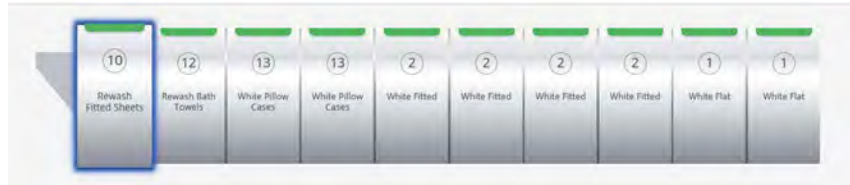

Specifications

- Pump output; 1.3 Gal/min (5 L/min)
- Voltage: 120/240 VAC 50/60 Hz
- Tubing recommendation: 3/8" ID (inlet / outlet)
- Isolated inputs 24 VDC up 230 VAC
- Cellular based - 3G / LTE
- IP 65 rated electronics enclosure
- Pneumatic or electromagnetic pumps
- Recommended maximum washer capacity - 900 lbs.
- Water connection - 1/2" hose barb x 1/2" MPT
- Air connection - 1/4" OD Push to Connect

Spare Parts

- Pneumatic or Electromagnetic pump
- 24 VDC air distributor valve
- 24 VDC electric distribution valve

Education

Nursing /
Senior Care

Hotels / Motel
OPL Laundry

Healthcare
Co-Op

Industrial
Linen & Uniform

Tunnel Washers

Key Features

- Controlled dosing and proof of delivery via flow meter technology
- Simultaneously dose tunnel and washer extractors from a single cabinet
- Connect up to 7 injection points
- Connect up to 15 wash extractors
- 24/7 remote monitoring and access
- Remote calibration, programming and troubleshooting
- Cellular connectivity for uninterrupted service and safest data transmission
- Free standing cabinet

Specifications

- Pump output: 1.3 Gal/min (5 L/min)
- Voltage: 120/240 VAC 50/60 Hz
- Tubing recommendation: 3/8" ID (inlet / outlet)
- Isolated inputs 24 VDC up 230 VAC
- Cellular based - 3G / LTE
- Pneumatic pumps & valves
- Recommended max washer extractor capacity - 900 lb
- Recommended maximum tunnel capacity - 250 lb pockets
- Water connection - 1/2" hose barb
- Air connection - 1/4" OD Push to Connect